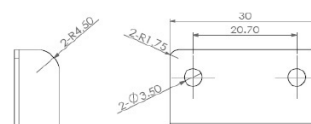

SISO A/S

Mileparken 11
DK-2740 Skovlunde
Denmark
VAT: DK 24786013

Phone +45 45 830 900

www.siso.dk
siso@siso.dk

Danske Bank
Nytorv Branch
Copenhagen
SWIFT: DABADKKK

Account no.
4180 3112 112936
IBAN Account
DK7230003112112936