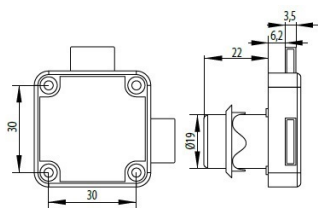

SISO A/S

Mileparken 11
DK-2740 Skovlunde
Denmark
VAT: DK 24786013

Phone +45 45 830 900

www.siso.dk
siso@siso.dk

Danske Bank
Nytorv Branch
Copenhagen
SWIFT: DABADKKK

Account no.
4180 3112 112936
IBAN Account
DK7230003112112936