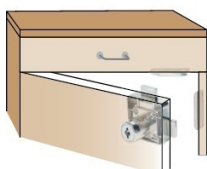

SISO A/S

Mileparken 11
DK-2740 Skovlunde
Denmark
VAT: DK 24786013

Phone +45 45 830 900

www.siso.dk
siso@siso.dk

Danske Bank
Nytorv Branch
Copenhagen
SWIFT: DABADKKK

Account no.
4180 3112 112936
IBAN Account
DK7230003112112936