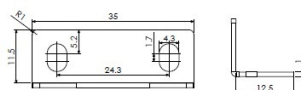

SISO A/S

Mileparken 11
DK-2740 Skovlunde
Denmark
VAT: DK 24786013

Phone +45 45 830 900

www.siso.dk
siso@siso.dk

Danske Bank
Nytorv Branch
Copenhagen
SWIFT: DABADKKK

Account no.
4180 3112 112936
IBAN Account
DK7230003112112936