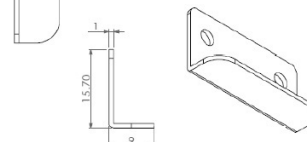

SISO A/S

Mileparken 11
DK-2740 Skovlunde
Denmark
VAT: DK 24786013

Phone +45 45 830 900

www.siso.dk
siso@siso.dk

Danske Bank
Nytorv Branch
Copenhagen
SWIFT: DABADKKK

Account no.
4180 3112 112936
IBAN Account
DK7230003112112936