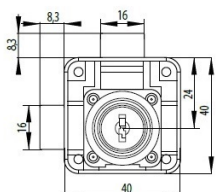

SISO A/S

Mileparken 11
DK-2740 Skovlunde
Denmark
VAT: DK 24786013

Phone +45 45 830 900

www.siso.dk
siso@siso.dk

Danske Bank
Nytorv Branch
Copenhagen
SWIFT: DABADKKK

Account no.
4180 3112 112936
IBAN Account
DK7230003112112936