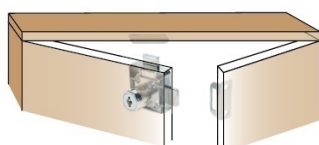

SISO A/S

Mileparken 11
DK-2740 Skovlunde
Denmark
VAT: DK 24786013

Phone +45 45 830 900

www.siso.dk
siso@siso.dk

Danske Bank
Nytorv Branch
Copenhagen
SWIFT: DABADKKK

Account no.
4180 3112 112936
IBAN Account
DK7230003112112936