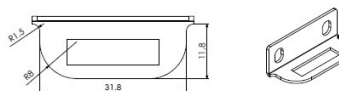

SISO A/S

Mileparken 11
DK-2740 Skovlunde
Denmark
VAT: DK 24786013

Phone +45 45 830 900

www.siso.dk
siso@siso.dk

Danske Bank
Nytorv Branch
Copenhagen
SWIFT: DABADKKK

Account no.
4180 3112 112936
IBAN Account
DK7230003112112936